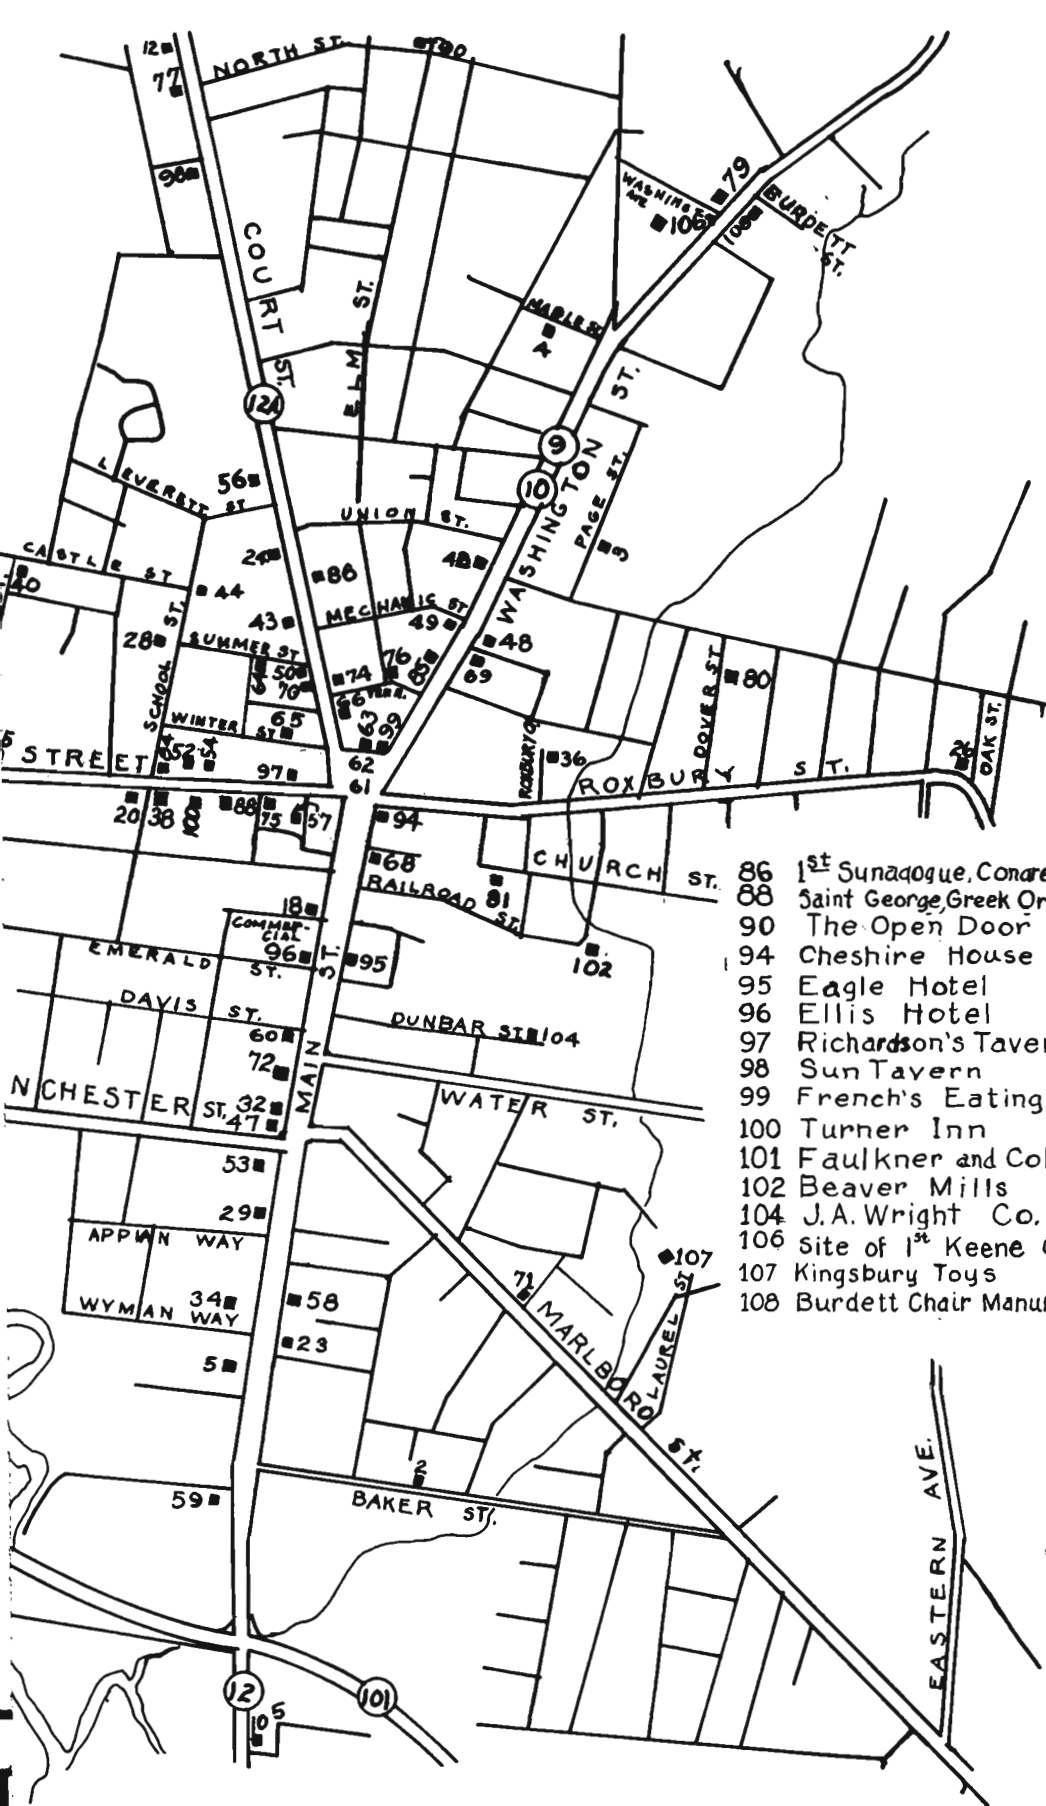

HISTORIC KEENE

A BYCENTENARIAL TOUR

KEY

- 2 Capt. Ephraim Dorman's House
- 3 David Nims House
- 4 Third Meetinghouse (Half)
- 5 Wyman Tavern
- 12 Jabez Daniels House
- 18 Asa Dunbar House (Crystal Restaurant)
- 20 Noah Cooke House
- 23 Daniel Adams House
- 24 Old Masonic Hall
- 26 Newcomb's Law Office
- 28 Aaron Seaman's House
- 29 Bond House
- 32 Abel Blake House
- 34 Elliot Mansion
- 36 Gen. Justus Perry House
- 38 Hon. Horatio Colony Residence
- 40 Josiah Colony House
- 41 Mill House
- 42 Handerson House
- 43 Lewis J. Colony House
- 44 The Stewart House
- 47 Blake House
- 48 Batchelder House
- 49 "Jailer's House"
- 50 Keene Academy Boarding House
- 52 Masonic Temple (Henry Pond House)
- 53 Hale House
- 54 Henry Colony House (Keene Public Library)
Site of Julia Hall's School
- 55 Laurence Colony House
- 56 Charles E. Joslin House
- 57 Josiah Fisher Killed by an Indian ¹⁷⁴⁵
- 58 Fort
- 59 First Meeting House
- 60 Second Meetinghouse (temporary)
- 61 Third Meetinghouse
- 62 Fourth Meetinghouse
- 63 Fourth Meetinghouse (moved)
- 64 House (37 Middle St.) made from First
Baptist Church in Ash Swamp
- 65 Second building Baptist Church (Winter St.)
- 66 Third building Baptist Church (Court St.)
- 68 First location Unitarian Church
- 69 Second location Unitarian Church
- 70 Methodist Church
- 71 First Catholic Church building
- 72 Saint Bernard's Catholic Church
- 74 Court St. Congregational Church
- 75 St. James Episcopal Church
- 76 First Location, Church of the Nazarene
- 77 Second Location, Church of the Nazarene
- 79 Sturtevant Chapel
- 80 First Location, Salvation Army
- 81 Second Location, Salvation Army
- 84 First Location, Church of Christ Scientist
- 85 Second Location, Church of Christ Scientist