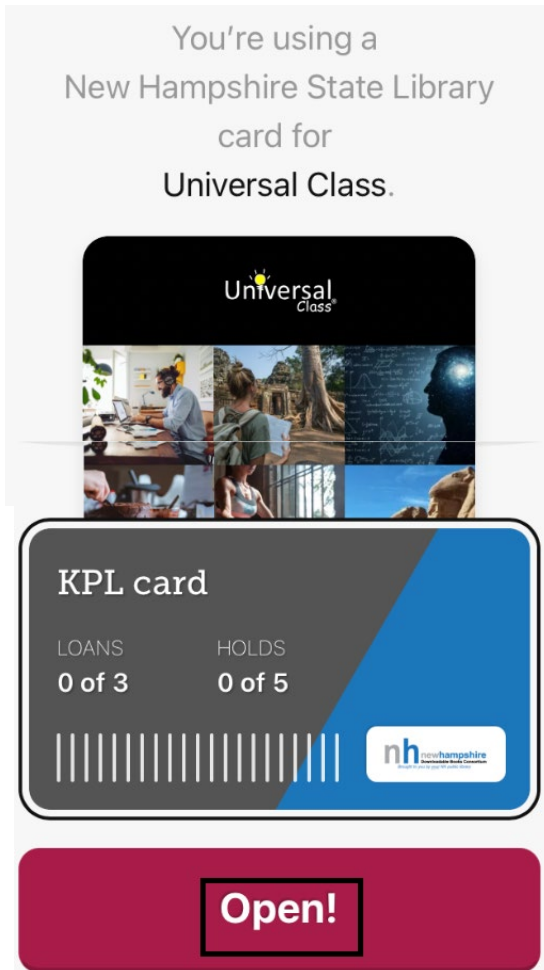

UNIVERSAL CLASS NOW AVAILABLE THROUGH LIBBY.

Also available from our website at this link <http://0-keeneh.universalclass.com.ksclib.keene.edu/register.htm>

In Libby, the OverDrive app, tap EXTRAS on the home screen.

Tap anywhere on the Universal Class screen and then choose OPEN. Log in with your UC account or create one.

< New Hampshire State Library

Extras

You can use your New Hampshire State Library card to access resources at these websites.